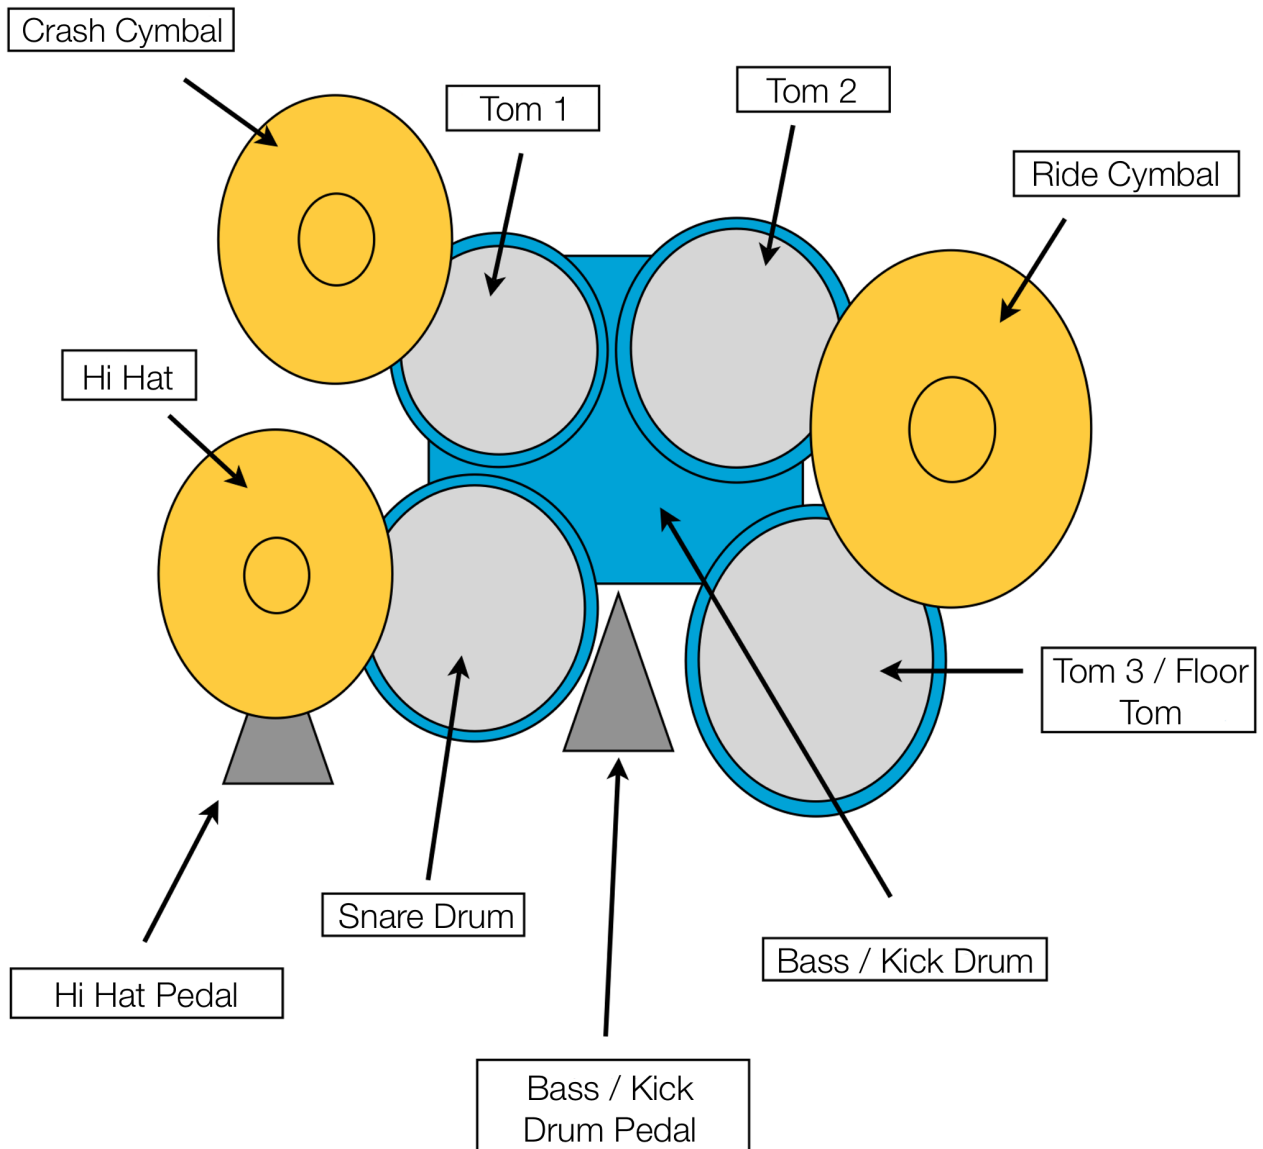

Drum Notation Key

- | | | |
|----------------------|--------------------|-------------------------|
| 1. Bass / Kick Drum | 5. Tom 1 | 9. Crash Cymbal |
| 2. Tom 3 / Floor Tom | 6. Hi Hat - Closed | 10. Hi Hat Pedal / Foot |
| 3. Snare Drum | 7. Hi Hat - Open | |
| 4. Tom 2 | 8. Ride Cymbal | |

The Drum Kit - Right Handed Set Up

The Bonham Lick

Ex. 1

Ex. 2

Ex. 3

Ex. 4

Ex. 5

Ex. 6

Ex. 7

Ex. 8

Ex. 9

Ex. 10

x 3

Ex. 11

x 3

Ex. 12

x 3